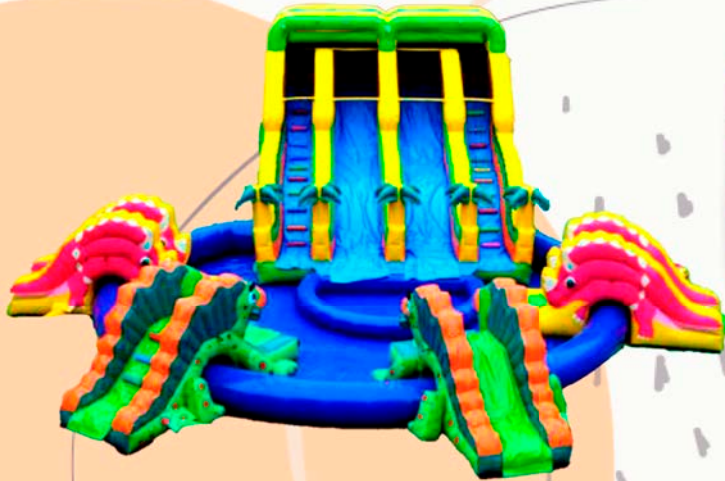

CIUDAD ACUÁTICA
10 m de diámetro