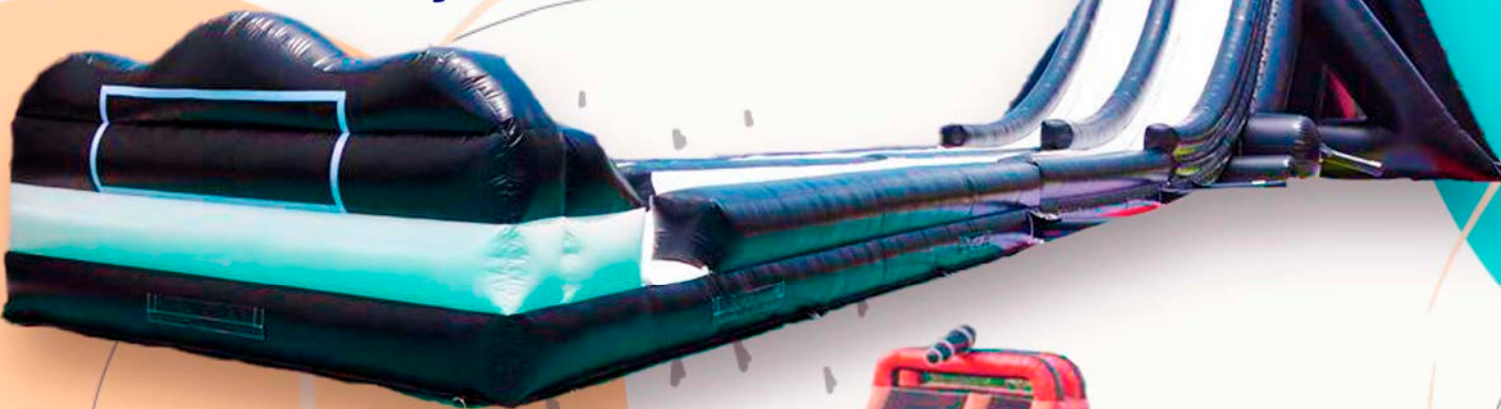

ACUÁTICOS

2025

MEGA KAWAII

15 m alto 60 m largo 15 m ancho